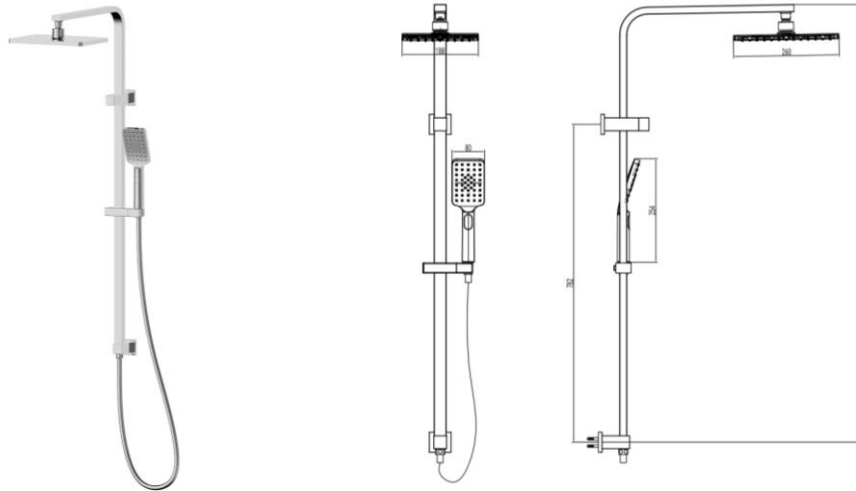

Square Overhead Shower/Hand Rail Combo-Chrome

1BN1J30A-LP3395A-H2A155

The Sanctuary shower series was designed with intense emphasis on the end-user's mental and physical experience. Utilising dynamic nozzles that deliver jet streams of perfect pressure, it will unwind and relax you in its embrace. A refuge of serenity and tranquillity, Sanctuary is the select choice for the modern Australian household.

Available Finishes: Chrome (1BN1J30A-LP3395A-H2A155)
Black (1BN1J30APA-LP3395A-H2A155)

Material	Solid Brass Construction & Plastic
WELS Rating	4 Star – 6.5 litres/min
Temperature	Maximum 80°C
Pressure	Maximum 500 kpa

Warranty: 7 Year Product or Parts
3 Year Finish (Chrome finish covered under standard Product or Parts Warranty)
Please refer to Warranty Guide for full terms & conditions

While we aim to ensure the specifications shown are correct at time of printing, Summer reserves the right to make modifications without prior notice. Always use the physical product measurements for mark-ups and roughing-in as the line drawing shown may differ from the actual product over time. All measurements are shown in millimetres. Colours may vary from image shown.