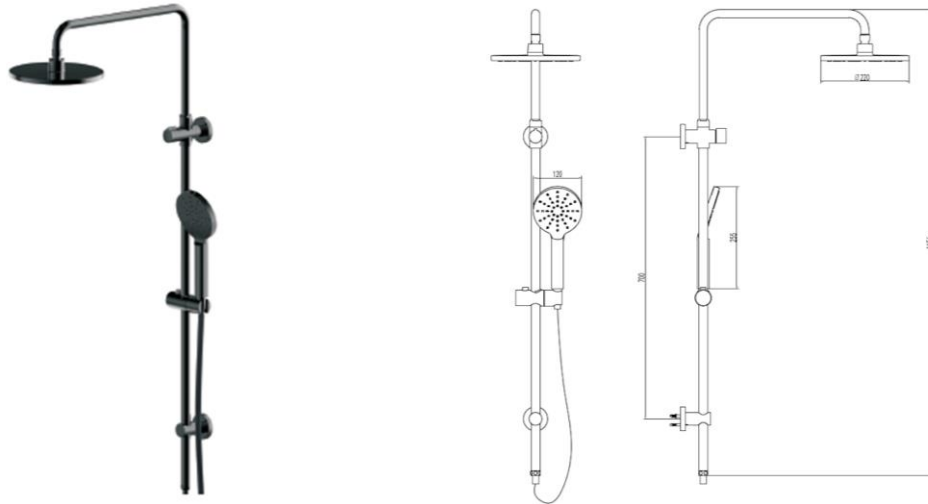

Round Overhead Shower/Hand Rail Combo-Black

1BP1J29APA-ZH3384A-H2A155

The shower set series features a selection of shower heads and hand showers that complement the overall design of the shower. Australian designed and engineered.

Available Finishes: Chrome (1BP1J29A-ZH3384A-H2A155)
Black (1BP1J29APA-ZH3384A-H2A155)

Material	Solid Brass Construction
WELS Rating	4 Star – 6.5 litres/min
Temperature	Maximum 80°C
Pressure	Maximum 500 kpa