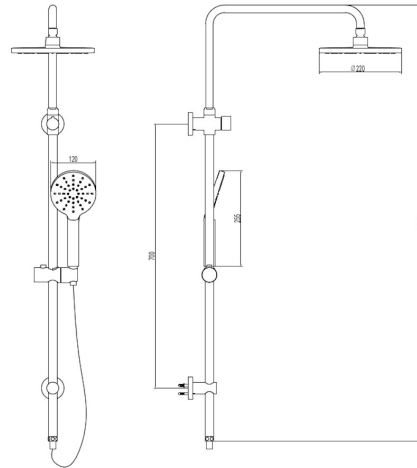

# Round Overhead Shower/Hand Rail Combo-Chrome

1BP1J29A-ZH3384A-H2A155

The shower set series features a selection of shower heads and hand showers that complement the overall design of the shower. Australian designed and engineered.

Available Finishes: Chrome (1BP1J29A-ZH3384A-H2A155)  
Black (1BP1J29APA-ZH3384A-H2A155)

Material	Solid Brass Construction
WELS Rating	4 Star – 6.5 litres/min
Temperature	Maximum 80°C
Pressure	Maximum 500 kpa