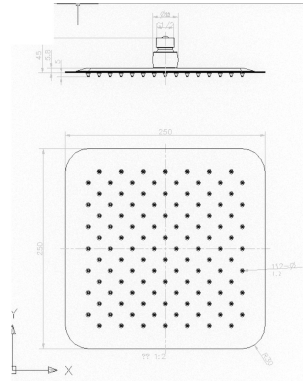

Shower Head (Stainless Steel Square - 250x250)

IJ20A

The Ava Shower range has been designed for the modern Australian home. Reliable, water efficient and aesthetic, the Ava Shower Heads are an ideal choice for your new bathroom.