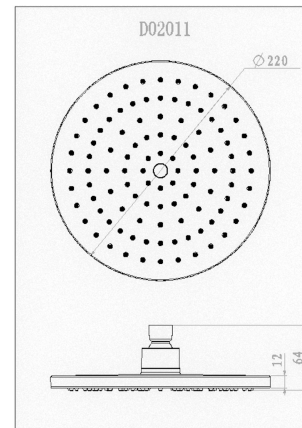

# Shower Head (Plastic Round - Dia.220)

IJ29A

The Ava Shower range has been designed for the modern Australian home. Reliable, water efficient and aesthetic, the Ava Shower Heads are an ideal choice for your new bathroom.

Warranty: 7 Year Replacement Product or Parts  
1 Year Finish (Chrome finish covered under standard Product or Parts Warranty)  
*Please refer to Warranty Guide for full terms & conditions*

While we aim to ensure the specifications shown are correct at time of printing, Summer reserves the right to make modifications without prior notice. Always use the physical product measurements for mark-ups and roughing-in as the line drawing shown may differ from the actual product over time. All measurements are shown in millimetres. Colours may vary from image shown.