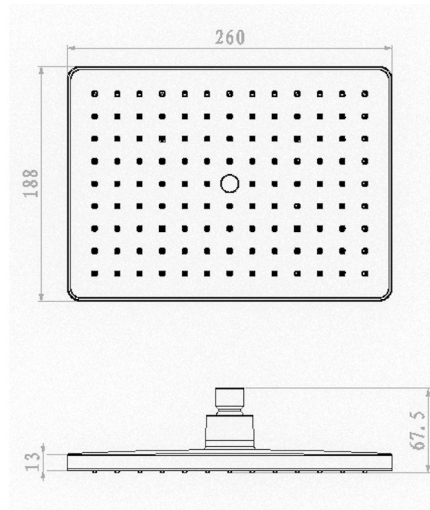

# Shower Head (Plastic Rectangle - 260x188)

IJ30A

The Ava Shower range has been designed for the modern Australian home. Reliable, water efficient and aesthetic, the Ava Shower Heads are an ideal choice for your new bathroom.