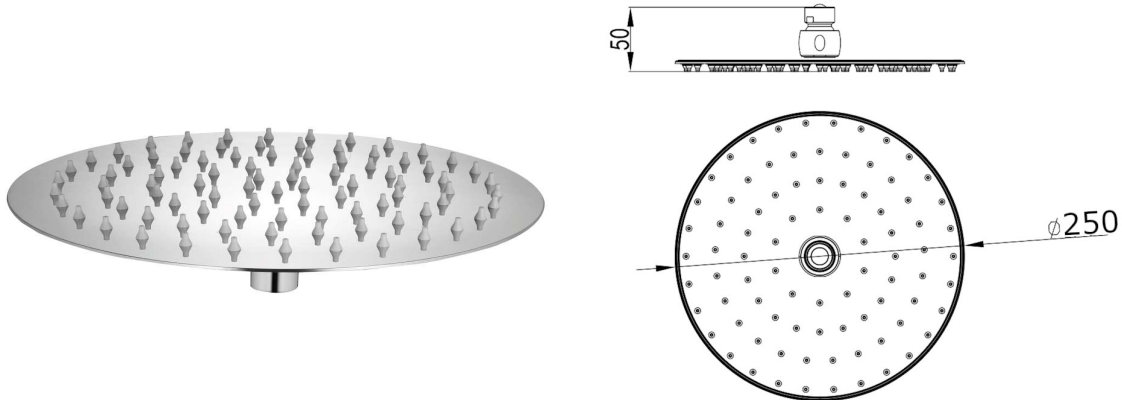

Shower Head (Stainless Steel Round - Dia.250)

IJ31A

The Ava Shower range has been designed for the modern Australian home. Reliable, water efficient and aesthetic, the Ava Shower Heads are an ideal choice for your new bathroom.