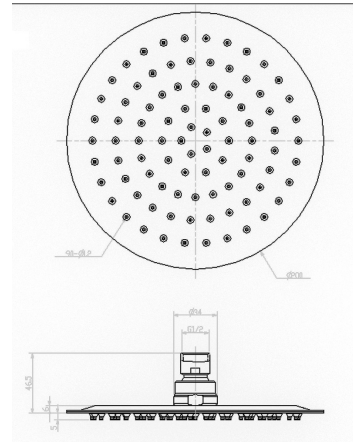

# Shower Head (Stainless Steel Round - Dia.200)

IJ32A

The Ava Shower range has been designed for the modern Australian home. Reliable, water efficient and aesthetic, the Ava Shower Heads are an ideal choice for your new bathroom.

Warranty: 7 Year Replacement Product or Parts  
1 Year Finish (Chrome finish covered under standard Product or Parts Warranty)  
*Please refer to Warranty Guide for full terms & conditions*

While we aim to ensure the specifications shown are correct at time of printing, Summer reserves the right to make modifications without prior notice. Always use the physical product measurements for mark-ups and roughing-in as the line drawing shown may differ from the actual product over time. All measurements are shown in millimetres. Colours may vary from image shown.