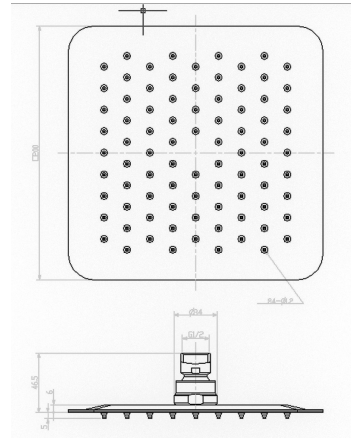

Shower Head (Stainless Steel Square - 200x200)

IJ33A

The Ava Shower range has been designed for the modern Australian home. Reliable, water efficient and aesthetic, the Ava Shower Heads are an ideal choice for your new bathroom.