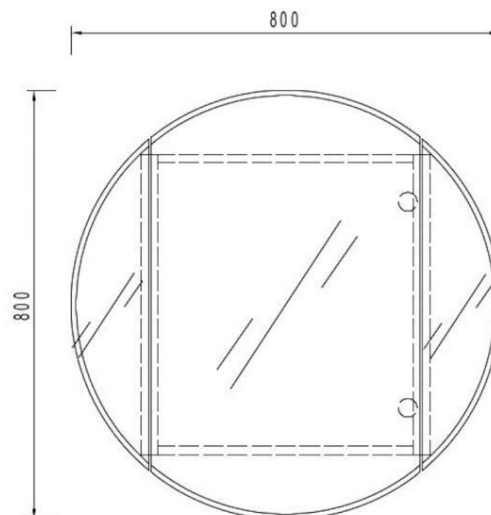

Mirage Round Mirror Shaving Cabinet 800mm NGB-SCR-800

The Mirage Round Mirror Shaving Cabinet embodies the marriage of design and functionality. Available in both a frameless and black trim, this cabinet is ideal for any modern Australian bathroom. Built in undermounted light trough (LED not provided) is included if you wish to add light ambiance to your bathroom. You can also recess into your wall for a seamless finish.

Mirage Round Shaving Cabinet 800mm

Dimensions	800 x 800 x 170mm
Material	Cabinet: 16mm Moisture Resistant Particleboard Door: 2 Pac Polyurethane/HMR MDF Mirror: Copper Free 3mm Environmental Mirror
Available Sizes	600mm, 800mm, 1000mm
Available Finishes	Frameless (White Cabinetry) Black Frame (White/Black Cabinetry – Please specify)
LED Light Options	Daylight White: 12v DC 9.6w per meter IP20 5500K Cool White: 12v DC 9.6w per meter IP20 4000K Warm White: 12v DC 9.6w per meter IP20 3000K

Cabinet Size	Levels of Storage	Adjustable Shelves
600mm	2	1
800mm	3	2
1000mm	4	3

Note: All Mirage Mirror Shaving Cabinets come with pre-installed light trough located at the top or bottom of the cabinet.