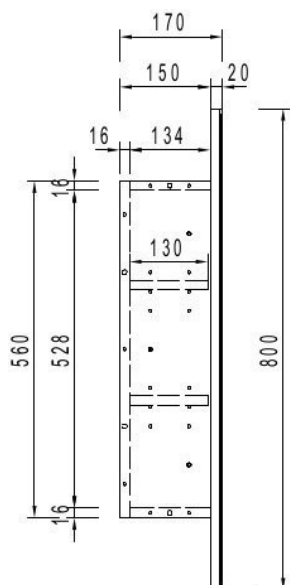

Mirage Round Mirror Shaving Cabinet 800mm NGB-SCR-800

The Mirage Round Mirror Shaving Cabinet embodies the marriage of design and functionality. Available in both a frameless and black trim, this cabinet is ideal for any modern Australian bathroom. Built in undermounted light trough (LED not provided) is included if you wish to add light ambiance to your bathroom. You can also recess into your wall for a seamless finish.

Mirage Round Shaving Cabinet 800mm

Dimensions	800 x 800 x 170mm
Material	Cabinet: 16mm Moisture Resistant Particleboard Door: 2 Pac Polyurethane/HMR MDF Mirror: Copper Free 3mm Environmental Mirror
Available Sizes	600mm, 800mm, 1000mm
Available Finishes	Frameless (White Cabinetry) Black Frame (White/Black Cabinetry – Please specify)
LED Light Options	Daylight White: 12v DC 9.6w per meter IP20 5500K Cool White: 12v DC 9.6w per meter IP20 4000K Warm White: 12v DC 9.6w per meter IP20 3000K

Cabinet Size	Levels of Storage	Adjustable Shelves
600mm	2	1
800mm	3	2
1000mm	4	3

Note: All Mirage Mirror Shaving Cabinets come with pre-installed light trough located at the top or bottom of the cabinet.