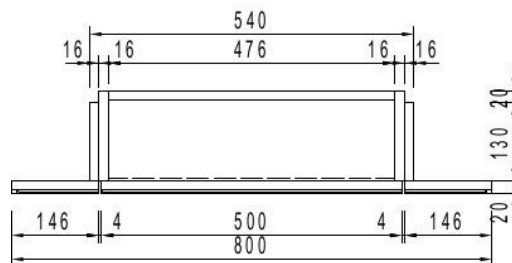

Mirage Round Mirror Shaving Cabinet 800mm NGB-SCR-800

The Mirage Round Mirror Shaving Cabinet embodies the marriage of design and functionality. Available in both a frameless and black trim, this cabinet is ideal for any modern Australian bathroom. Built in undermounted light trough (LED not provided) is included if you wish to add light ambiance to your bathroom. You can also recess into your wall for a seamless finish.

Mirage Round Shaving Cabinet 800mm

Dimensions	800 x 800 x 170mm
Material	Cabinet: 16mm Moisture Resistant Particleboard Door: 2 Pac Polyurethane/HMR MDF Mirror: Copper Free 3mm Environmental Mirror
Available Sizes	600mm, 800mm, 1000mm
Available Finishes	Frameless (White Cabinetry) Black Frame (White/Black Cabinetry – Please specify)
LED Light Options	Daylight White: 12v DC 9.6w per meter IP20 5500K Cool White: 12v DC 9.6w per meter IP20 4000K Warm White: 12v DC 9.6w per meter IP20 3000K

Cabinet Size	Levels of Storage	Adjustable Shelves
600mm	2	1
800mm	3	2
1000mm	4	3

Note: All Mirage Mirror Shaving Cabinets come with pre-installed light trough located at the top or bottom of the cabinet.