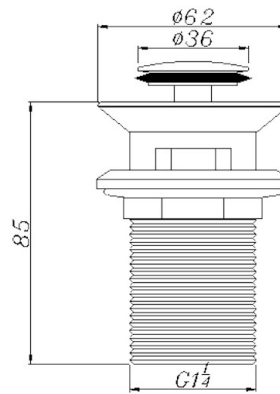

32mm Pop Up Waste with Overflow

(Please note chrome colour shown above)

A pop up waste is the ideal choice for any modern Australian bathroom. Unlike the traditional basin plug, this Ava pop up waste allows you to seal off water flow with a quick touch and has been designed to be paired with overflow basins.

Finishes: Chrome (C21041C)
 Black (C21041DH)
 Brushed Nickel (C21041NN)

Material: Brass

Warranty: 7 Year Replacement Product or Parts

While we aim to ensure the specifications shown are correct at time of printing, Summer reserves the right to make modifications without prior notice. Always use the physical product measurements for mark-ups and roughing-in as the line drawing shown may differ from the actual product over time. All measurements are shown in millimetres. Colours may vary from image shown.