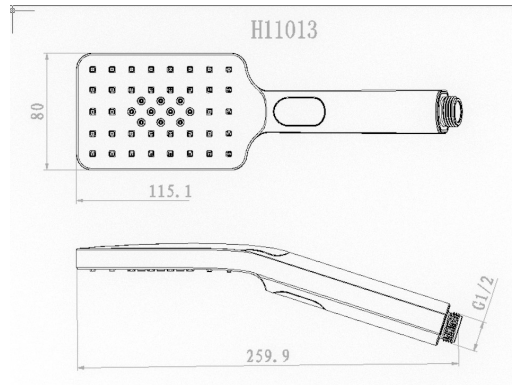

Hand Shower Head - Square (3 Spray Functions) 3395A

The Ava Shower range has been designed for the modern Australian home. Reliable, multifunctional and aesthetic, the Ava Hand Held Multifunction Shower Heads are an ideal choice for your new bathroom.

Warranty: 7 Year Replacement Product or Parts
1 Year Finish (Chrome finish covered under standard Product or Parts Warranty)
Please refer to Warranty Guide for full terms & conditions

While we aim to ensure the specifications shown are correct at time of printing, Summer reserves the right to make modifications without prior notice. Always use the physical product measurements for mark-ups and roughing-in as the line drawing shown may differ from the actual product over time. All measurements are shown in millimetres. Colours may vary from image shown.