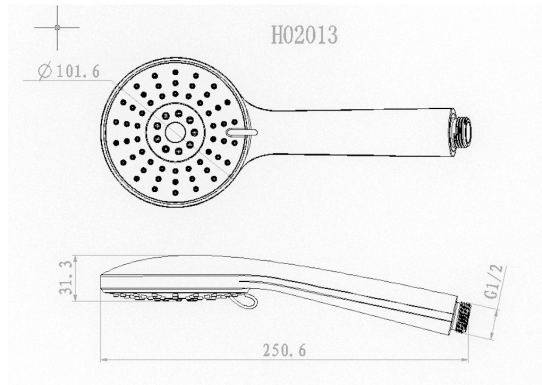

Hand Shower Head (3 Spray Functions)

3398A

The Ava Shower range has been designed for the modern Australian home. Reliable, multifunctional and aesthetic, the Ava Hand Held Multifunction Shower Heads are an ideal choice for your new bathroom.

Warranty: 7 Year Replacement Product or Parts
1 Year Finish (Chrome finish covered under standard Product or Parts Warranty)
Please refer to Warranty Guide for full terms & conditions

While we aim to ensure the specifications shown are correct at time of printing, Summer reserves the right to make modifications without prior notice. Always use the physical product measurements for mark-ups and roughing-in as the line drawing shown may differ from the actual product over time. All measurements are shown in millimetres. Colours may vary from image shown.