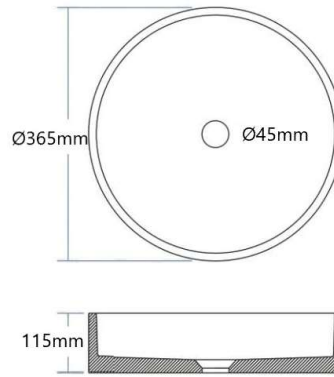

ARLO Round Concrete Basin

Size: 365 x 365 x 115mm

SKU: ARLO-3612P

Our range of surface mounted Concrete Basins are crafted with the modern Australian home in mind. Each basin is unique with its own subtle and natural variations that occur during the firing process. The ideal way to bring the luxury of a resort or spa bathroom into your home.

Available Finishes: Concrete (ARLO-3612)
Matte Grey (ARLO-3612G)
White (ARLO-3612W)
Charcoal (ARLO-3612B)
Pink (ARLO-3612P)

Material	Concrete
Dimensions	365mm diameter x 115mm height
Drain Opening	45mm
Additional Features	Matching pop-up waste included Easy to clean design and finish
Warranty:	Structure: 2 Years <i>Please refer to Warranty Guide for full Terms & Conditions</i>