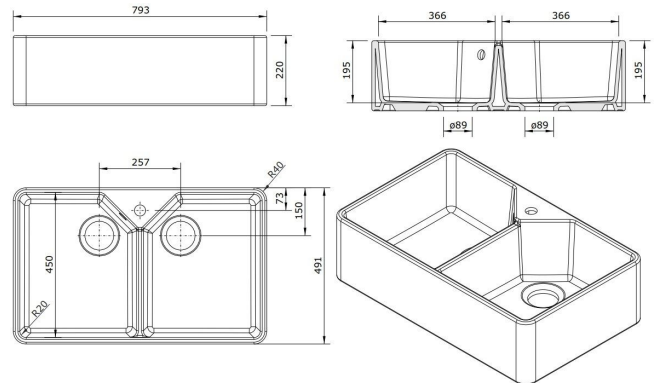

## Chester 80 x 50 Double Flat Fine Fireclay Butler Sink with Taphole and Overflow

**Code: 7403**

TRADITIONAL & HAMPTONS STYLE SPECIALISTS

### Specifications

- Double-glazed ceramic fine fireclay sink
- Made in Portugal
- Waste with overflow kit included
- 1 tap hole only
- Capacity Per Bowl: 30L
- Suitable for use with food waste disposer – we recommend purchase of an extended flange and a model with anti-vibration collar
- Fine Fireclay is a natural product and therefore subject to variations. This should be seen as a quality that adds to its unique natural beauty. Variations +/- 2% to the specifications are common and acceptable and are within industry tolerance. We always recommend the cabinet maker and stone provider has the actual sink with them to measure before making cabinetry or cutting stone. For more information please visit our Installation, Care & Warranty page, or Contact Us.

### Product Options

7403: Chester 79 x 49 Double Flat Front Fine Fireclay Butler Sink

4A40311: Chester sink stainless steel grid - Right hand side

4A41311: Chester sink stainless steel grid - Left hand side