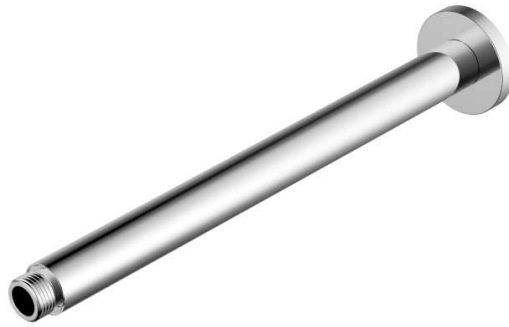

Ceiling Shower Arm

92C

The Ava Shower range has been designed for the modern Australian home. Crafted from solid brass, the Ava Shower Arms are an essential part of any new bathroom project.

Finishes: Chrome