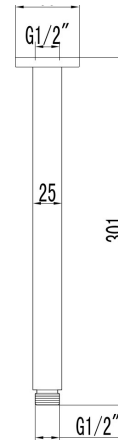

Ceiling Shower Arm

92C

The Ava Shower range has been designed for the modern Australian home. Crafted from solid brass, the Ava Shower Arms are an essential part of any new bathroom project.

Finishes: Chrome

Warranty: 7 Year Replacement Product or Parts
1 Year Finish (Chrome finish covered under standard Product or Parts Warranty)
Please refer to Warranty Guide for full terms & conditions

While we aim to ensure the specifications shown are correct at time of printing, Summer reserves the right to make modifications without prior notice. Always use the physical product measurements for mark-ups and roughing-in as the line drawing shown may differ from the actual product over time. All measurements are shown in millimetres. Colours may vary from image shown.