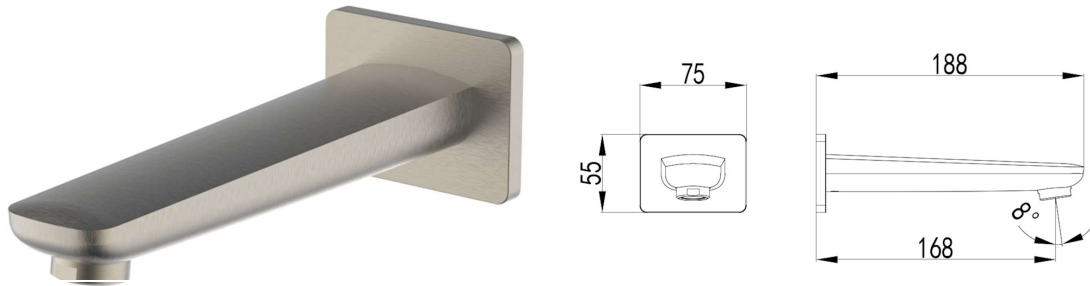

DORA Spout

94CNN

Our Dora tapware series is the ideal choice for any modern Australian bathroom. This solid brass range is characterised by its gently squared edges. The Dora Bath Spout is available in Brushed Nickel or a Chrome/Black finish.

Available Finishes: Brushed Nickel (94CNN)
 Chrome (94C)

Material Solid Brass Construction

Temperature Maximum 80°C

Pressure Maximum 500 kpa

Warranty: 15 Year Cartridge
 7 Year Product or Parts
 3 Year Finish (Chrome finish covered under standard Product or Parts Warranty)
Please refer to Warranty Guide for full terms & conditions

While we aim to ensure the specifications shown are correct at time of printing, Summer reserves the right to make modifications without prior notice. Always use the physical product measurements for mark-ups and roughing-in as the line drawing shown may differ from the actual product over time. All measurements are shown in millimetres. Colours may vary from image shown.