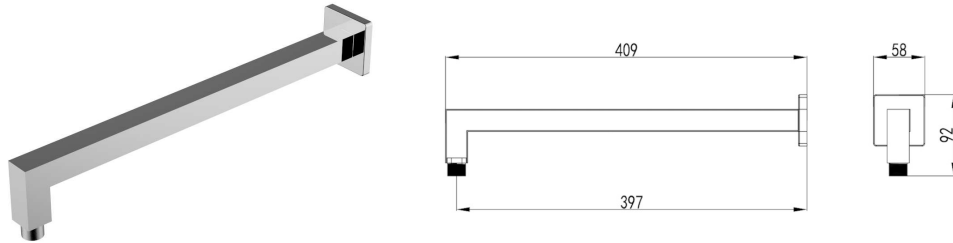

# Wall Shower Arm

## 94K

The Ava Shower range has been designed for the modern Australian home. Crafted from solid brass, the Ava Shower Arms are an essential part of any new bathroom project.

Finishes: Chrome

Material: Brass