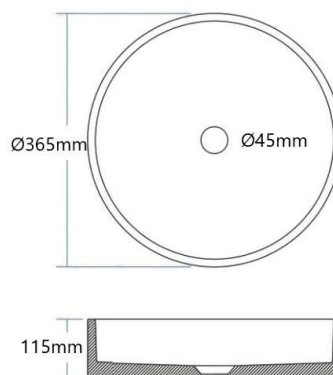

ARLO Round Concrete Basin

Size: 365 x 365 x 115mm

SKU: ARLO-3612

Our range of surface mounted Concrete Basins are crafted with the modern Australian home in mind. Each basin is unique with its own subtle and natural variations that occur during the firing process. The ideal way to bring the luxury of a resort or spa bathroom into your home.

Available Finishes: **Concrete (ARLO-3612)**
Matte Grey (ARLO-3612G)
White (ARLO-3612W)
Charcoal (ARLO-3612B)
Pink (ARLO-3612P)

Material Concrete

Dimensions 365mm diameter x 115mm height

Drain Opening 45mm