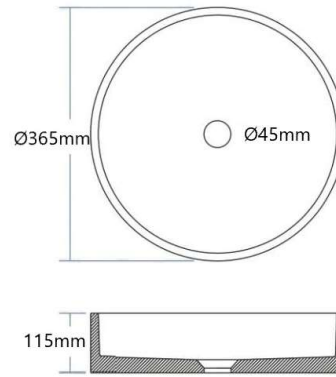

ARLO Round Concrete Basin

Size: 365 x 365 x 115mm

SKU: ARLO-3612G

Our range of surface mounted Concrete Basins are crafted with the modern Australian home in mind. Each basin is unique with its own subtle and natural variations that occur during the firing process. The ideal way to bring the luxury of a resort or spa bathroom into your home.

Available Finishes: Concrete (ARLO-3612)
Matte Grey (ARLO-3612G)
White (ARLO-3612W)
Charcoal (ARLO-3612B)
Pink (ARLO-3612P)

Material Concrete

Dimensions 365mm diameter x 115mm height

Drain Opening 45mm

Additional Features Matching pop-up waste included
Easy to clean design and finish