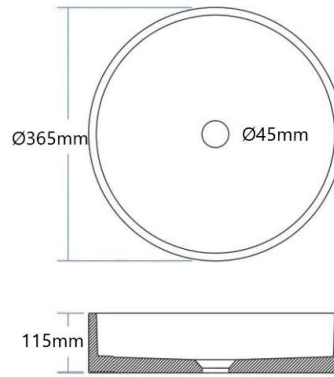

ARLO Round Concrete Basin

Size: 365 x 365 x 115mm

SKU: ARLO-3612B

Our range of surface mounted Concrete Basins are crafted with the modern Australian home in mind. Each basin is unique with its own subtle and natural variations that occur during the firing process. The ideal way to bring the luxury of a resort or spa bathroom into your home.

Available Finishes: Concrete (ARLO-3612)
Matte Grey (ARLO-3612G)
White (ARLO-3612W)
Charcoal (ARLO-3612B)
Pink (ARLO-3612P)

Material Concrete

Dimensions 365mm diameter x 115mm height

Drain Opening 45mm

Additional Features Matching pop-up waste included
Easy to clean design and finish