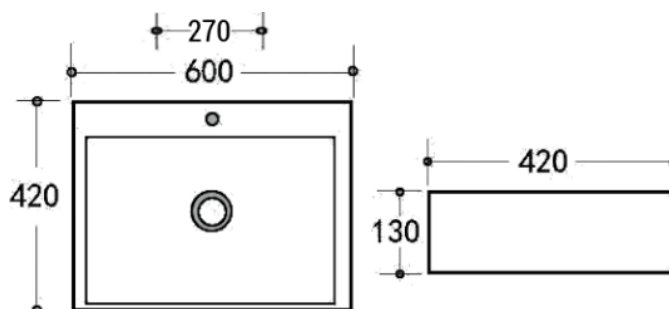

# Alex Rectangle Basin 600mm

WHB-04

The Alex rectangle basin is the perfect choice for anyone looking to create a subtle focal point in their bathroom. This versatile basin can be either wall hung to maximise space or used as an elegant counter basin set.

Available in 500mm and 600mm.

Finishes:	Gloss White Finish
Material	Vitreous China
Dimensions	600 x 420 x 130mm
Plug & Waste	Suits 32mm Overflow/40mm Universal Waste (Not Supplied)
Additional Features	Easy to clean design and finish Self-cleaning glazed surface Hygiene plus technology
<b>Warranty:</b>	Structure: 15 Years <i>Please refer to Warranty Guide for full Terms &amp; Conditions</i>