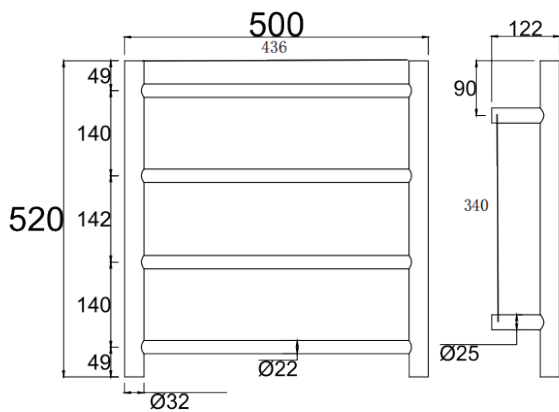

Heated Towel Rail

SKU: BU04.R.HTR

www.aquaperla.com.au

SPECIFICATION

Finish:	Brushed Nickel
Material:	Stainless Steel
Dimension:	520x500x122mm
Power Rating:	220-240V, 40W
Certification:	SAA
Water Proof:	IP55

CLEANING RECOMMENDATIONS

This product should not be cleaned with abrasive materials. Damage caused by any improper treatment is not covered by the product warranty - refer to Warranty Conditions on our website: www.aquaperla.com.au

Disclaimer: Products in this specification manual must by regulation, be installed by licensed and registered trade people. The manufacturer/ distributor reserves the right to vary specifications or delete models from their range without prior notification. Dimensions are nominal measurements only. Dimensions and set-outs listed are correct at time of publication however the manufacturer/ distributor takes no responsibility for printing errors.