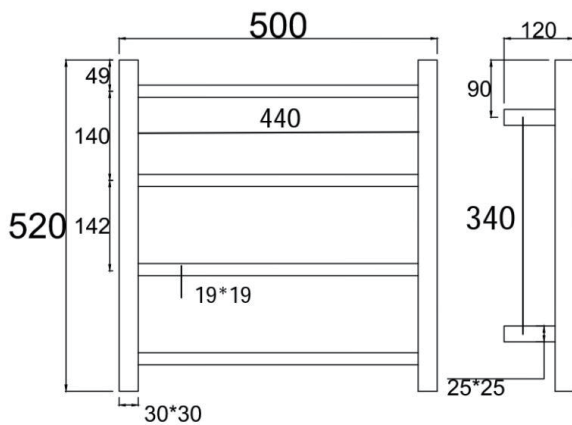

Heated Towel Rail

SKU: BU04.S.HTR

www.aquaperla.com.au

SPECIFICATION

Finish:	Brushed Nickel
Material:	Stainless Steel
Dimension:	520x500x120mm
Power Rating:	220-240V, 40W
Certification:	SAA
Water Proof:	IP55

Disclaimer: Products in this specification manual must by regulation, be installed by licensed and registered trade people. The manufacturer/ distributor reserves the right to vary specifications or delete models from their range without prior notification. Dimensions are nominal measurements only. Dimensions and set-outs listed are correct at time of publication however the manufacturer/ distributor takes no responsibility for printing errors.