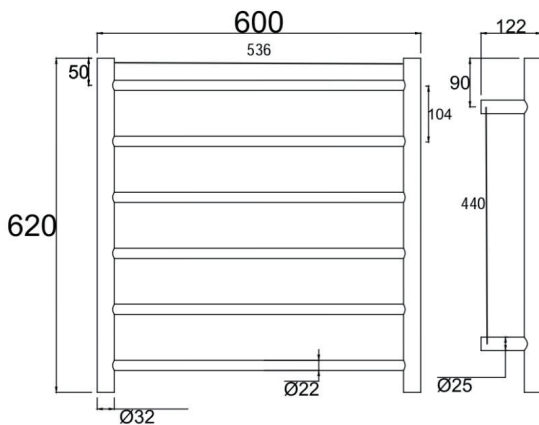

Heated Towel Rail

SKU: BU06.R.HTR

www.aquaperla.com.au

SPECIFICATION

Finish:	Brushed Nickel
Material:	Stainless Steel
Dimension:	620x600x122mm
Power Rating:	220-240V, 70W
Certification:	SAA
Water Proof:	IP55

CLEANING RECOMMENDATIONS

This product should not be cleaned with abrasive materials. Damage caused by any improper treatment is not covered by the product warranty - refer to Warranty Conditions on our website: www.aquaperla.com.au

Disclaimer: Products in this specification manual must by regulation, be installed by licensed and registered trade people. The manufacturer/ distributor reserves the right to vary specifications or delete models from their range without prior notification. Dimensions are nominal measurements only. Dimensions and set-outs listed are correct at time of publication however the manufacturer/ distributor takes no responsibility for printing errors.