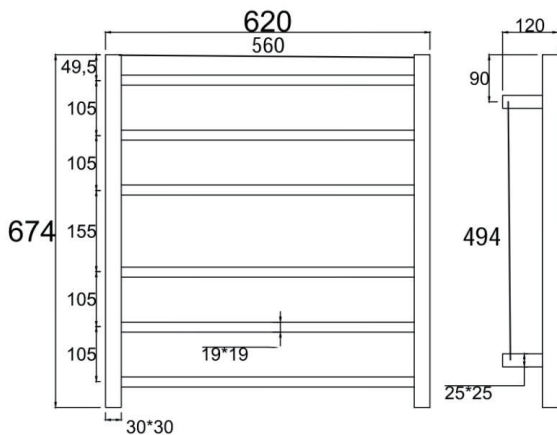

Heated Towel Rail

SKU: BU06.S.HTR

www.aquaperla.com.au

SPECIFICATION

Finish:	Brushed Nickel
Material:	Stainless Steel
Dimension:	674x620x120mm
Power Rating:	220-240V, 70W
Certification:	SAA
Water Proof:	IP55

CLEANING RECOMMENDATIONS

This product should not be cleaned with abrasive materials. Damage caused by any improper treatment is not covered by the product warranty - refer to Warranty Conditions on our website: www.aquaperla.com.au

Disclaimer: Products in this specification manual must by regulation, be installed by licensed and registered trade people. The manufacturer/ distributor reserves the right to vary specifications or delete models from their range without prior notification. Dimensions are nominal measurements only. Dimensions and set-outs listed are correct at time of publication however the manufacturer/ distributor takes no responsibility for printing errors.