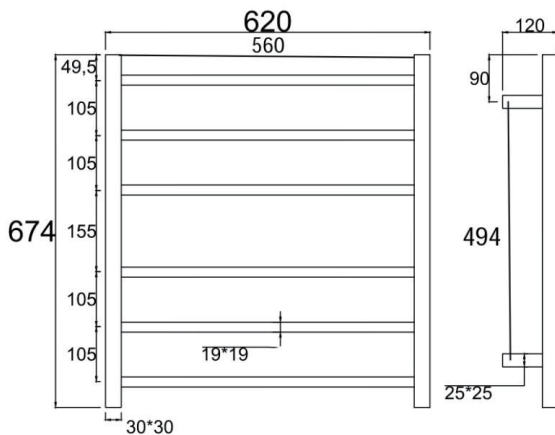

Heated Towel Rail

SKU: BUGM06.S.HTR

www.aquaperla.com.au

SPECIFICATION

Finish:	Gunmetal Grey
Material:	Stainless Steel
Dimension:	674x620x120mm
Power Rating:	220-240V, 70W
Certification:	SAA
Water Proof:	IP55

CLEANING RECOMMENDATIONS

This product should not be cleaned with abrasive materials. Damage caused by any improper treatment is not covered by the product warranty - refer to Warranty Conditions on our website: www.aquaperla.com.au

Disclaimer: Products in this specification manual must by regulation, be installed by licensed and registered trade people. The manufacturer/ distributor reserves the right to vary specifications or delete models from their range without prior notification. Dimensions are nominal measurements only. Dimensions and set-outs listed are correct at time of publication however the manufacturer/ distributor takes no responsibility for printing errors.