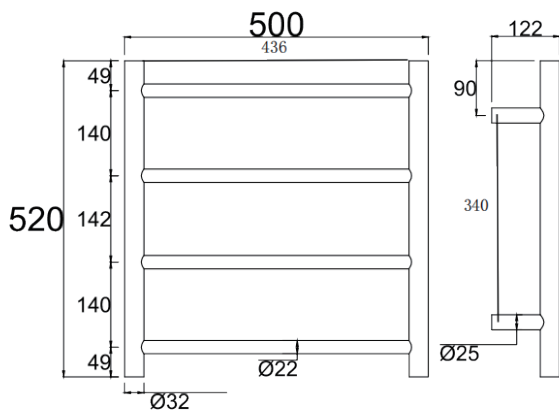

Heated Towel Rail

SKU: BUYG04.R.HTR

www.aquaperla.com.au

SPECIFICATION

Finish:	Brushed Brass
Material:	Stainless Steel
Dimension:	520x500x122mm
Power Rating:	220-240V, 40W
Certification:	SAA
Water Proof:	IP55