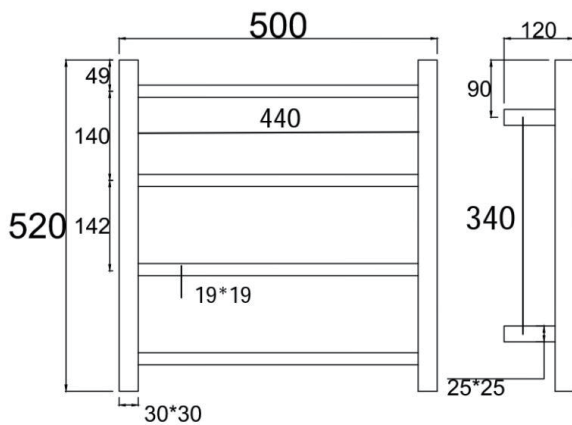

Heated Towel Rail

SKU: BUYG04.S.HTR

www.aquaperla.com.au

SPECIFICATION

Finish:	Brushed Brass
Material:	Stainless Steel
Dimension:	520x500x120mm
Power Rating:	220-240V, 40W
Certification:	SAA
Water Proof:	IP55

Disclaimer: Products in this specification manual must by regulation, be installed by licensed and registered trade people. The manufacturer/ distributor reserves the right to vary specifications or delete models from their range without prior notification. Dimensions are nominal measurements only. Dimensions and set-outs listed are correct at time of publication however the manufacturer/ distributor takes no responsibility for printing errors.