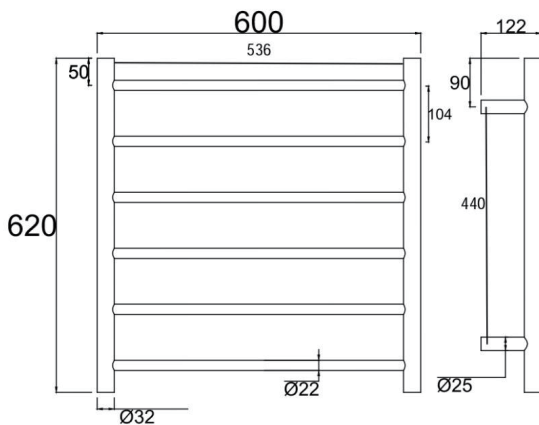

Heated Towel Rail

SKU: BUYG06.R.HTR

www.aquaperla.com.au

SPECIFICATION

| | |
|----------------|-----------------|
| Finish: | Brushed Brass |
| Material: | Stainless Steel |
| Dimension: | 620x600x122mm |
| Power Rating: | 220-240V, 70W |
| Certification: | SAA |
| Water Proof: | IP55 |