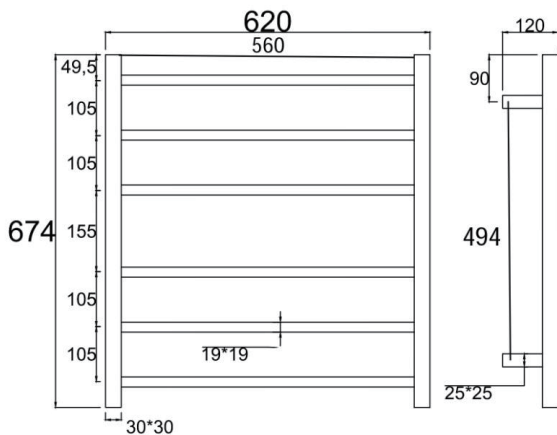

Heated Towel Rail

SKU: BUYG06.S.HTR

www.aquaperla.com.au

SPECIFICATION

Finish:	Brushed Brass
Material:	Stainless Steel
Dimension:	674x620x120mm
Power Rating:	220-240V, 70W
Certification:	SAA
Water Proof:	IP55

CLEANING RECOMMENDATIONS

This product should not be cleaned with abrasive materials. Damage caused by any improper treatment is not covered by the product warranty - refer to Warranty Conditions on our website: www.aquaperla.com.au

Disclaimer: Products in this specification manual must by regulation, be installed by licensed and registered trade people. The manufacturer/ distributor reserves the right to vary specifications or delete models from their range without prior notification. Dimensions are nominal measurements only. Dimensions and set-outs listed are correct at time of publication however the manufacturer/ distributor takes no responsibility for printing errors.