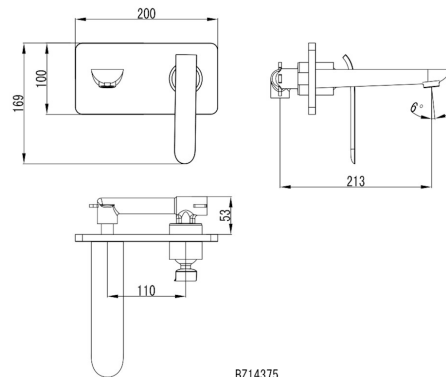

EVA Wall Basin/Bath

Mixer

BZ14375C

BZ14375

Our signature Eva range was created with a focus on both modern mindfulness and attention to detail. This series is characterised by its elegantly slender handle which echoes the form of its contoured body. The Eva Basin/Bath Mixer is the water efficient choice for any modern Australian home with its 6 Star WELS rating. Available in both all chrome and chrome/white combo.

Available Finishes: Chrome & White (BZ14375JW)
Chrome (BZ14375C)

Material Solid Brass Construction

WELS Rating 4 Star – 7.0 litres/min

Temperature Maximum 80°C

Pressure Maximum 500 kpa

Warranty: 15 Year Cartridge
7 Year Product or Parts
3 Year Finish (Chrome finish covered under standard Product or Parts Warranty)
Please refer to Warranty Guide for full terms & conditions

While we aim to ensure the specifications shown are correct at time of printing, Summer reserves the right to make modifications without prior notice. Always use the physical product measurements for mark-ups and roughing-in as the line drawing shown may differ from the actual product over time. All measurements are shown in millimetres. Colours may vary from image shown.