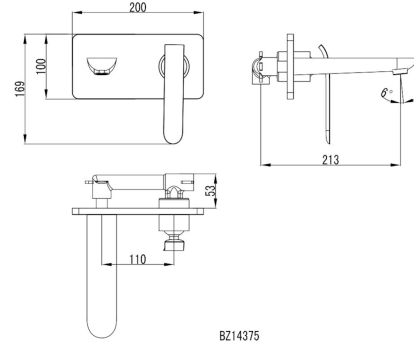

EVA Wall Basin/Bath Mixer

BZ14375JW

Our signature Eva range was created with a focus on both modern mindfulness and attention to detail. This series is characterised by its elegantly slender handle which echoes the form of its contoured body. The Eva Basin/Bath Mixer is the water efficient choice for any modern Australian home with its 6 Star WELS rating. Available in both all chrome and chrome/white combo.

Available Finishes: Chrome & White (BZ14375JW)
Chrome (BZ14375C)

Material: Solid Brass Construction

WELS Rating: 4 Star – 7.0 litres/min

Temperature: Maximum 80°C

Pressure: Maximum 500 kpa

Warranty: 15 Year Cartridge
7 Year Product or Parts
3 Year Finish (Chrome finish covered under standard Product or Parts Warranty)
Please refer to Warranty Guide for full terms & conditions

While we aim to ensure the specifications shown are correct at time of printing, Summer reserves the right to make modifications without prior notice. Always use the physical product measurements for mark-ups and roughing-in as the line drawing shown may differ from the actual product over time. All measurements are shown in millimetres. Colours may vary from image shown.