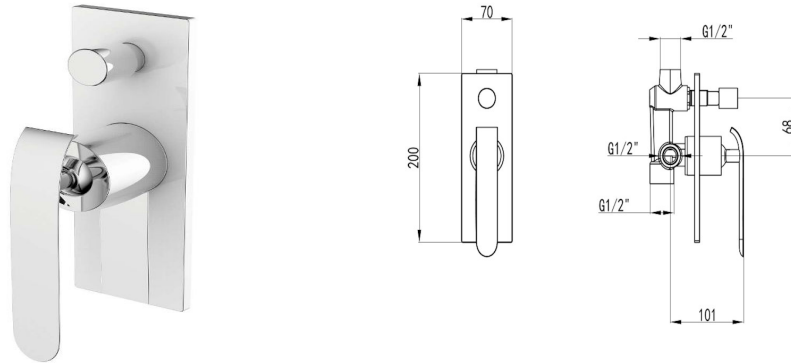

EVA Wall Mixer with Diverter BZ24S75C

Our signature Eva range was created with a focus on both modern mindfulness and attention to detail. This series is characterised by its elegantly slender handle which echoes the form of its contoured body. The Eva Shower/Wall Diverter Mixer is the water efficient choice for any modern Australian home. Available in both all chrome and chrome/white combo.

Available Finishes: Chrome & White (BZ24S75JW)
Chrome (BZ24S75C)

Material Solid Brass Construction

Temperature Maximum 80°C

Pressure Maximum 500 kpa

Warranty: 15 Year Cartridge
7 Year Product or Parts
3 Year Finish (Chrome finish covered under standard Product or Parts Warranty)
Please refer to Warranty Guide for full terms & conditions

While we aim to ensure the specifications shown are correct at time of printing, Summer reserves the right to make modifications without prior notice. Always use the physical product measurements for mark-ups and roughing-in as the line drawing shown may differ from the actual product over time. All measurements are shown in millimetres. Colours may vary from image shown.