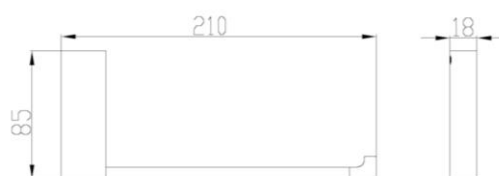

D56044AL – Towel Bar 210mm
– Left Opening

D56044A – Towel Bar 210mm

D056060AL - Toilet Roll Holder
- Left Opening

D056060A - Toilet Roll Holder

D56001A – Robe Hook

D56021A – Double Towel Rail

D56020

D56020 – Single Towel Rail (500mm)

D56020C

D56020C – Single Towel Rail (600mm)

AVA Range Accessories

The Ava accessories range has been designed for the modern Australian home, consisting Robe Hook, Toilet Roll Holder, Towel Bar and Single and Double Towel Rail, all essential parts of any new bathroom project.