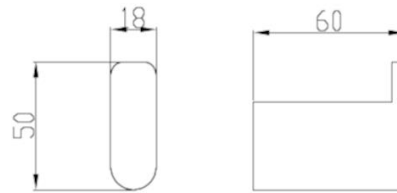

D56044AL – Towel Bar 210mm
– Left Opening

D56044A – Towel Bar 210mm

D056060AL - Toilet Roll Holder
- Left Opening

D056060A - Toilet Roll Holder

D56001A – Robe Hook

D56021A – Double Towel Rail

D56020

D56020 – Single Towel Rail (500mm)

D56020C

D56020C – Single Towel Rail (600mm)

AVA Range Accessories

The Ava accessories range has been designed for the modern Australian home, consisting Robe Hook, Toilet Roll Holder, Towel Bar and Single and Double Towel Rail, all essential parts of any new bathroom project.