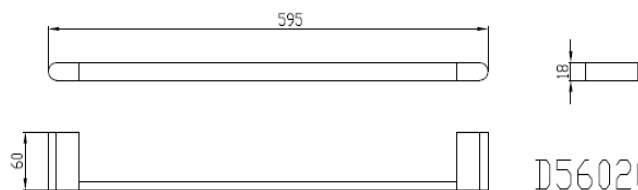

D56044AL – Towel Bar 210mm
– Left Opening

D56044A – Towel Bar 210mm

D056060AL - Toilet Roll Holder
- Left Opening

D056060A - Toilet Roll Holder

D56001A – Robe Hook

D56021A – Double Towel Rail

D56020

D56020 – Single Towel Rail (500mm)

D56020C

D56020C – Single Towel Rail (600mm)

AVA Range Accessories

The Ava accessories range has been designed for the modern Australian home, consisting Robe Hook, Toilet Roll Holder, Towel Bar and Single and Double Towel Rail, all essential parts of any new bathroom project.