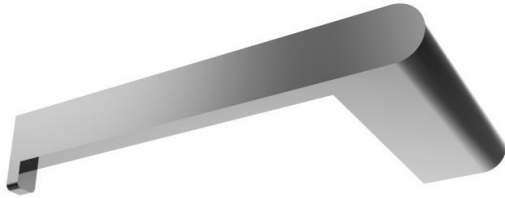

D56044AL – Towel Bar 210mm
– Left Opening

D56044A – Towel Bar 210mm

D056060AL - Toilet Roll Holder
- Left Opening

D056060A - Toilet Roll Holder

D56001A – Robe Hook

D56021A – Double Towel Rail

D56020

D56020 – Single Towel Rail (500mm)

D56020C

D56020C – Single Towel Rail (600mm)

AVA Range Accessories

The Ava accessories range has been designed for the modern Australian home, consisting Robe Hook, Toilet Roll Holder, Towel Bar and Single and Double Towel Rail, all essential parts of any new bathroom project.

Finishes: Chrome

Material: Brass and Zinc

Fixing: Wall materials vary. The accessory fixing kit supplied is suited for solid wall fixing. For timber framed walls, please ensure the accessory is fixed to a stud/noggin behind the wall. Where stud/noggin is not available, please use suitable hollow wall fixing.