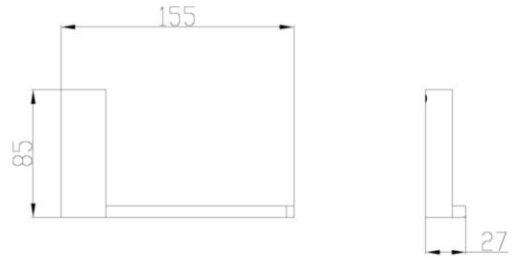

D56044AL – Towel Bar 210mm
– Left Opening

D56044A – Towel Bar 210mm

D056060AL - Toilet Roll Holder
- Left Opening

D056060A - Toilet Roll Holder

D56001A – Robe Hook

D56021A – Double Towel Rail

D56020

D56020 – Single Towel Rail (500mm)

D56020C

D56020C – Single Towel Rail (600mm)

AVA Range Accessories

The Ava accessories range has been designed for the modern Australian home, consisting Robe Hook, Toilet Roll Holder, Towel Bar and Single and Double Towel Rail, all essential parts of any new bathroom project.