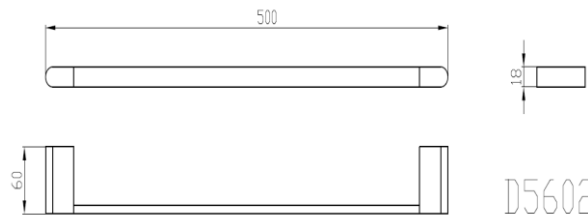

D56044AL – Towel Bar 210mm
– Left Opening

D56044A – Towel Bar 210mm

D056060AL - Toilet Roll Holder
- Left Opening

D056060A - Toilet Roll Holder

D56001A – Robe Hook

D56021A – Double Towel Rail

D56020

D56020 – Single Towel Rail (500mm)

D56020C

D56020C – Single Towel Rail (600mm)

AVA Range Accessories

The Ava accessories range has been designed for the modern Australian home, consisting Robe Hook, Toilet Roll Holder, Towel Bar and Single and Double Towel Rail, all essential parts of any new bathroom project.