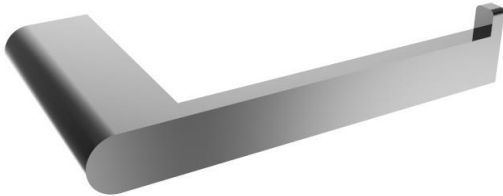

D56044AL – Towel Bar 210mm
– Left Opening

D56044A – Towel Bar 210mm

D056060AL - Toilet Roll Holder
- Left Opening

D056060A - Toilet Roll Holder

D56001A – Robe Hook

D56021A – Double Towel Rail

D56020

D56020 – Single Towel Rail (500mm)

D56020C

D56020C – Single Towel Rail (600mm)

AVA Range Accessories

The Ava accessories range has been designed for the modern Australian home, consisting Robe Hook, Toilet Roll Holder, Towel Bar and Single and Double Towel Rail, all essential parts of any new bathroom project.

Finishes: Chrome

Material: Brass and Zinc

Fixing: Wall materials vary. The accessory fixing kit supplied is suited for solid wall fixing. For timber framed walls, please ensure the accessory is fixed to a stud/noggin behind the wall. Where stud/noggin is not available, please use suitable hollow wall fixing.