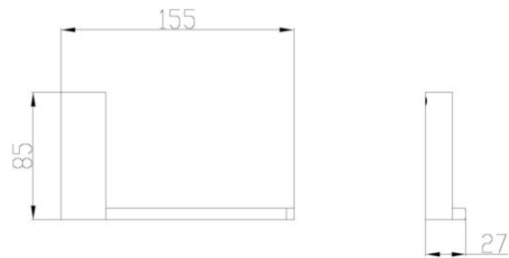

D56044AL – Towel Bar 210mm
– Left Opening

D56044A – Towel Bar 210mm

D056060AL - Toilet Roll Holder
- Left Opening

D056060A - Toilet Roll Holder

D56001A – Robe Hook

D56021A – Double Towel Rail

D56020

D56020 – Single Towel Rail (500mm)

D56020C

D56020C – Single Towel Rail (600mm)

AVA Range Accessories

The Ava accessories range has been designed for the modern Australian home, consisting Robe Hook, Toilet Roll Holder, Towel Bar and Single and Double Towel Rail, all essential parts of any new bathroom project.