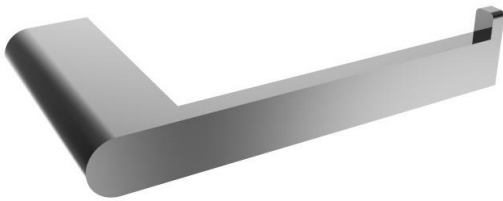

D56044AL – Towel Bar 210mm  
– Left Opening

D56044A – Towel Bar 210mm  
– Right Opening

D56060AL - Toilet Roll Holder  
- Left Opening

D56060A - Toilet Roll Holder  
- Right Opening

D56001A – Robe Hook

D56021A – Double Towel Rail

D56020

D56020 – Single Towel Rail (500mm)

D56020C

D56020C – Single Towel Rail (600mm)

## AVA Range Accessories

The Ava accessories range has been designed for the modern Australian home, consisting Robe Hook, Toilet Roll Holder, Towel Bar and Single and Double Towel Rail, all essential parts of any new bathroom project.