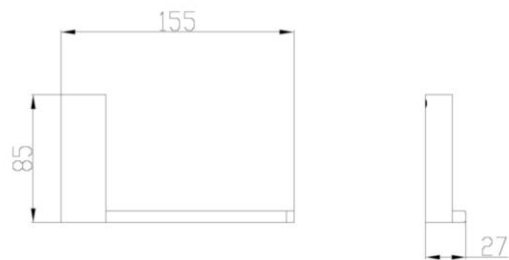

D56044AL – Towel Bar 210mm  
– Left Opening

D56044A – Towel Bar 210mm  
– Right Opening

D56060AL - Toilet Roll Holder  
- Left Opening

D56060A - Toilet Roll Holder  
- Right Opening

D56001A – Robe Hook

D56021A – Double Towel Rail

D56020

D56020 – Single Towel Rail (500mm)

D56020C

D56020C – Single Towel Rail (600mm)