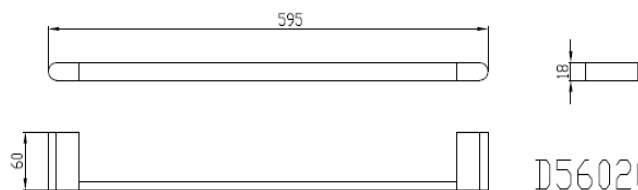

D56044AL – Towel Bar 210mm  
– Left Opening

D56044A – Towel Bar 210mm  
– Right Opening

D56060AL - Toilet Roll Holder  
- Left Opening

D56060A - Toilet Roll Holder  
- Right Opening

D56001A – Robe Hook

D56021A – Double Towel Rail

D56020

D56020 – Single Towel Rail (500mm)

D56020C

D56020C – Single Towel Rail (600mm)