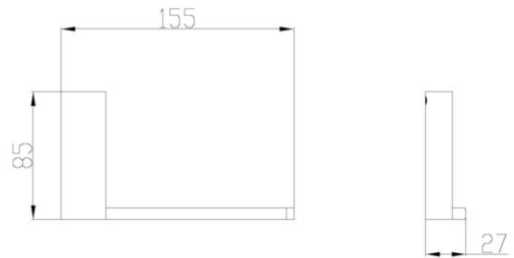

D56044AL – Towel Bar 210mm  
– Left Opening

D56044A – Towel Bar 210mm  
– Right Opening

D56060AL - Toilet Roll Holder  
- Left Opening

D56060A - Toilet Roll Holder  
- Right Opening

D56001A – Robe Hook

D56021A – Double Towel Rail

D56020

D56020 – Single Towel Rail (500mm)

D56020C

D56020C – Single Towel Rail (600mm)