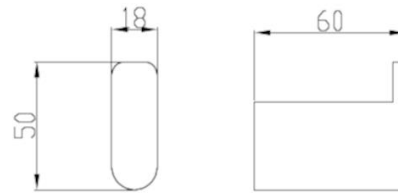

D56044AL – Towel Bar 210mm  
– Left Opening

D56044A – Towel Bar 210mm  
– Right Opening

D56060AL - Toilet Roll Holder  
- Left Opening

D56060A - Toilet Roll Holder  
- Right Opening

D56001A – Robe Hook

D56021A – Double Towel Rail

D56020

D56020 – Single Towel Rail (500mm)

D56020C

D56020C – Single Towel Rail (600mm)