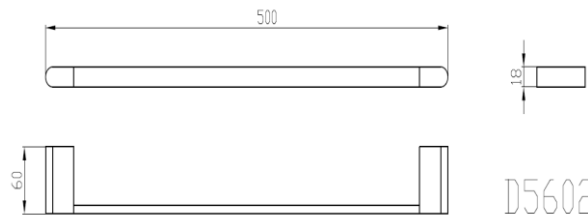

D56044AL – Towel Bar 210mm  
– Left Opening

D56044A – Towel Bar 210mm  
– Right Opening

D56060AL - Toilet Roll Holder  
- Left Opening

D56060A - Toilet Roll Holder  
- Right Opening

D56001A – Robe Hook

D56021A – Double Towel Rail

D56020

D56020 – Single Towel Rail (500mm)

D56020C

D56020C – Single Towel Rail (600mm)