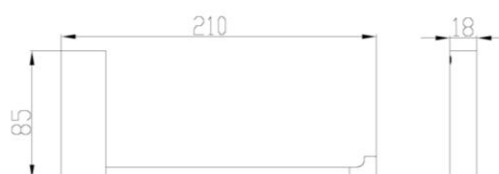

D56044AL – Towel Bar 210mm  
– Left Opening

D56044A – Towel Bar 210mm  
– Right Opening

D56060AL - Toilet Roll Holder  
- Left Opening

D56060A - Toilet Roll Holder  
- Right Opening

D56001A – Robe Hook

D56021A – Double Towel Rail

D56020

D56020 – Single Towel Rail (500mm)

D56020C

D56020C – Single Towel Rail (600mm)