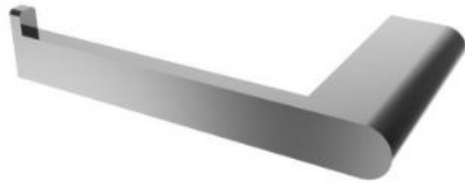

D56044AL – Towel Bar 210mm  
– Left Opening

D56044A – Towel Bar 210mm  
– Right Opening

D56060AL - Toilet Roll Holder  
- Left Opening

D56060A - Toilet Roll Holder  
- Right Opening

D56001A – Robe Hook

D56021A – Double Towel Rail

D56020

D56020 – Single Towel Rail (500mm)

D56020C

D56020C – Single Towel Rail (600mm)

## AVA Range Accessories

The Ava accessories range has been designed for the modern Australian home, consisting Robe Hook, Toilet Roll Holder, Towel Bar and Single and Double Towel Rail, all essential parts of any new bathroom project.