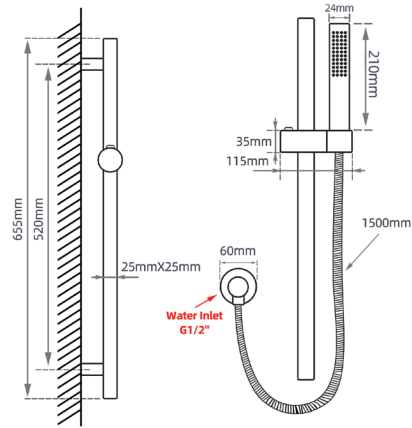

Round Shower Rail

SKU: OX2147-1.SH

www.aquaperla.com.au

SPECIFICATION

Finish:	Black
Material:	Brass
Dimension:	520mmL x 115mmW
Pressure Rating:	AS/NZS 3500.1-2003 (Clause 3.3.4) specifies 500kPa maximum water supply pressure at any outlet within a building for new installations.
Temperature Rating:	Maximum hot temperature 80°C Minimum 5°C
Water Rating:	3 Star, 9.0 L / min

Disclaimer: Products in this specification manual must by regulation, be installed by licensed and registered trade people. The manufacturer/ distributor reserves the right to vary specifications or delete models from their range without prior notification. Dimensions are nominal measurements only. Dimensions and set-outs listed are correct at time of publication however the manufacturer/ distributor takes no responsibility for printing errors.