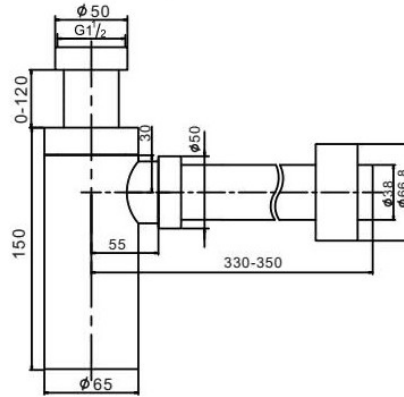

# Bottle Trap 40mm

BT-40

*(Please note chrome colour shown above)*

The AVA round bottle trap is stylish choice for the modern Australian bathroom, complimenting any wall basin installation with a minimalistic and clean look. Available in multiple finishes to suit your chosen colour scheme.

- Finishes:
- Chrome (BT-40C)
  - Matte Black (BT-40MB)
  - Brushed Brass (BT-40BB)
  - Brushed Nickel (BT-40BN)

Material: Brass

---

**Warranty:** 1 Year

While we aim to ensure the specifications shown are correct at time of printing, HDP reserves the right to make modifications without prior notice. Always use the physical product measurements for mark-ups and roughing-in as the line drawing shown may differ from the actual product over time. All measurements are shown in millimetres. Colours may vary from image shown.