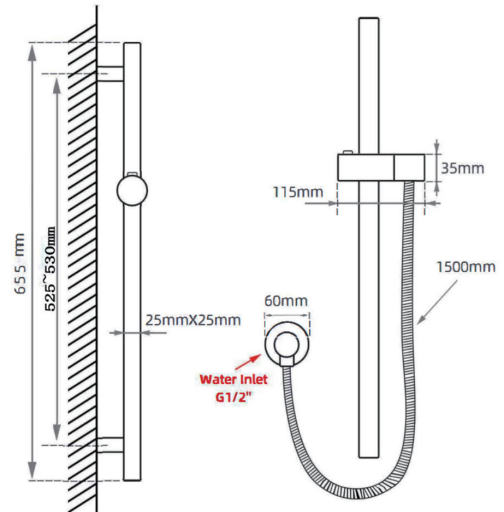

Round Shower Rail

SKU: BUYG2147-1.SH

www.aquaperla.com.au

SPECIFICATION

Finish:	Brushed Brass
Material:	Brass
Dimension:	525mmL x 115mmW
Pressure Rating:	AS/NZS 3500.1-2003 (Clause 3.3.4) specifies 500kPa maximum water supply pressure at any outlet within a building for new installations.
Temperature Rating:	Maximum hot temperature 80°C Minimum 5°C
Water Rating:	3 Star, 9.0 L / min

Disclaimer: Products in this specification manual must by regulation, be installed by licensed and registered trade people. The manufacturer/ distributor reserves the right to vary specifications or delete models from their range without prior notification. Dimensions are nominal measurements only. Dimensions and set-outs listed are correct at time of publication however the manufacturer/ distributor takes no responsibility for printing errors.