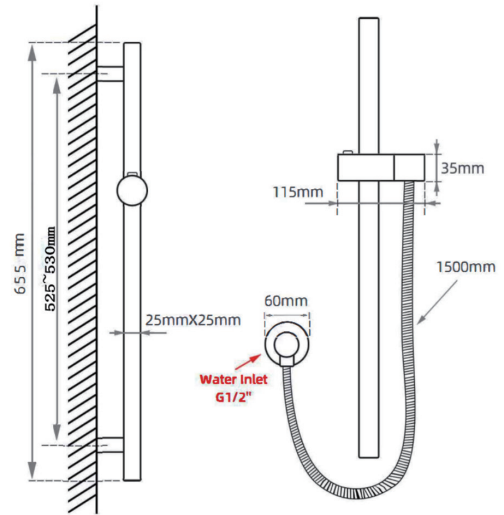

Round Shower Rail

SKU: BU2147-1.SH

www.aquaperla.com.au

SPECIFICATION

Finish:	Brushed Nickel
Material:	Brass
Dimension:	525mmL x 115mmW
Pressure Rating:	AS/NZS 3500.1-2003 (Clause 3.3.4) specifies 500kPa maximum water supply pressure at any outlet within a building for new installations.
Temperature Rating:	Maximum hot temperature 80°C Minimum 5°C
Water Rating:	3 Star, 9.0 L / min

Disclaimer: Products in this specification manual must by regulation, be installed by licensed and registered trade people. The manufacturer/ distributor reserves the right to vary specifications or delete models from their range without prior notification. Dimensions are nominal measurements only. Dimensions and set-outs listed are correct at time of publication however the manufacturer/ distributor takes no responsibility for printing errors.