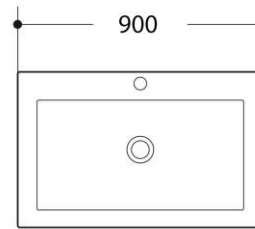

Ceramic Basin Insert

CBIS-900

Our ceramic basin inserts have been designed to be paired with the Gwen or Expression wall hung vanities. Designed for the modern Australian bathroom, they are easy to clean and highly durable.

Finishes:	Gloss White Finish
Material	Vitreous China
Dimensions	900 x 460 x 170mm
Plug & Waste	Suits 32mm Non-Overflow/40mm Universal Waste (Not Supplied)
Additional Features	Easy to clean design and finish Self-cleaning glazed surface Hygiene plus technology
Warranty:	Structure: 15 Years <i>Please refer to Warranty Guide for full Terms & Conditions</i>