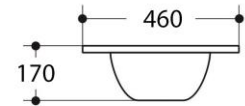

Ceramic Basin Insert

CBIS-900

Our ceramic basin inserts have been designed to be paired with the Gwen or Expression wall hung vanities. Designed for the modern Australian bathroom, they are easy to clean and highly durable.

Finishes:	Gloss White Finish
Material	Vitreous China
Dimensions	900 x 460 x 170mm
Plug & Waste	Suits 32mm Non-Overflow/40mm Universal Waste (Not Supplied)
Additional Features	Easy to clean design and finish Self-cleaning glazed surface Hygiene plus technology
Warranty:	Structure: 15 Years <i>Please refer to Warranty Guide for full Terms & Conditions</i>