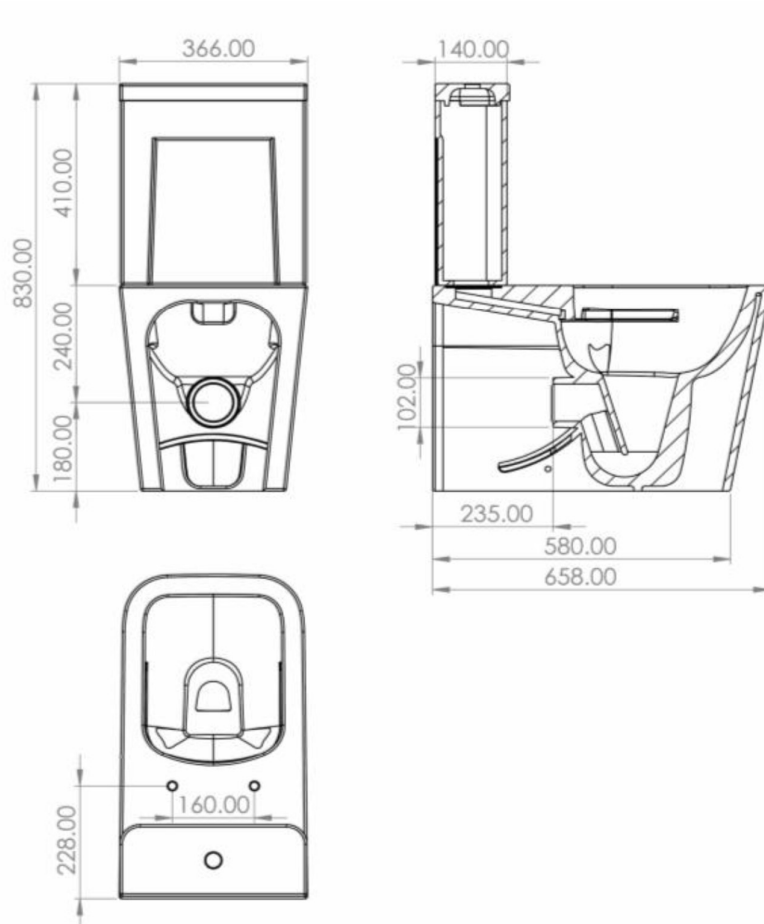

CASA Back to Wall Close Couple Toilet - Square

CCT-SQ

The CASA Close Couple Toilet is an architect's staple for its versatility and reliability. The CASA Toilet is easier to clean, featuring a rimless inner pan unlike traditional toilets which harbour bacteria and grime. Where traditional toilets distribute water from beneath the rim, the CASA Toilet flushes water around the entire pan with an advanced direct flushing system that is more water efficient and effective. Available in a classic round shape or a more modern squared design.

Casa Back to Wall Close Couple Toilet

Product Code	CCT-SQ
WELS	4 Star 3.3L/Flush
Colour	Gloss White
Seat	Soft Close
Rim Configuration	Rimless
Bowl Configuration	Universal Trap for S or P Trap Installations
Water Inlet	Top and Bottom Inlet
Inlet Valve	Suitable for Dynamic Flow Pressures of 30 KPA to 1000 KPA.
Material	Porcelain

CASA Back to Wall Close Couple Toilet - Square

CCT-SQ

Warranty:

7 Years for replacement product

1 Year for parts and labour

Please refer to Warranty Guide for full Terms & Conditions.
