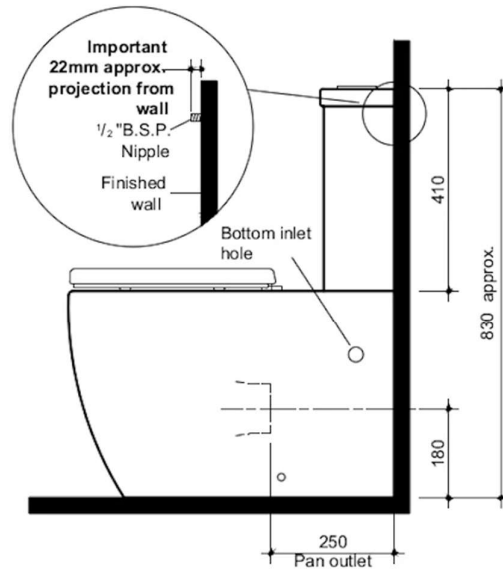

Warranty:

7 Years for replacement product

1 Year for parts and labour

Please refer to Warranty Guide for full Terms & Conditions.