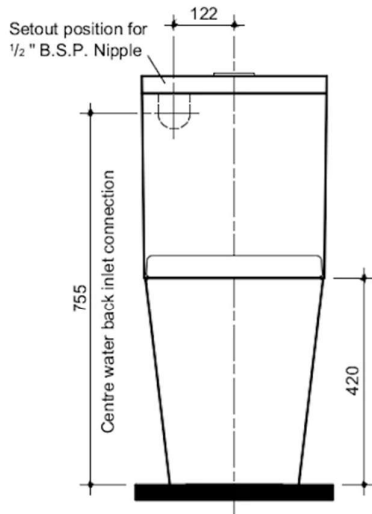

Warranty:

7 Years for replacement product

1 Year for parts and labour

Please refer to Warranty Guide for full Terms & Conditions.