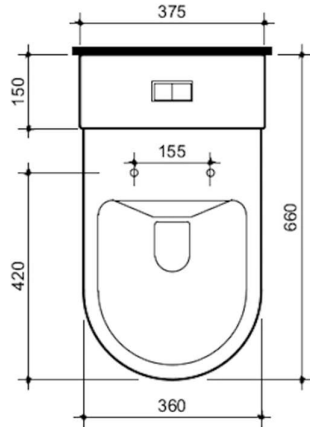

Warranty:

7 Years for replacement product

1 Year for parts and labour

Please refer to Warranty Guide for full Terms & Conditions.