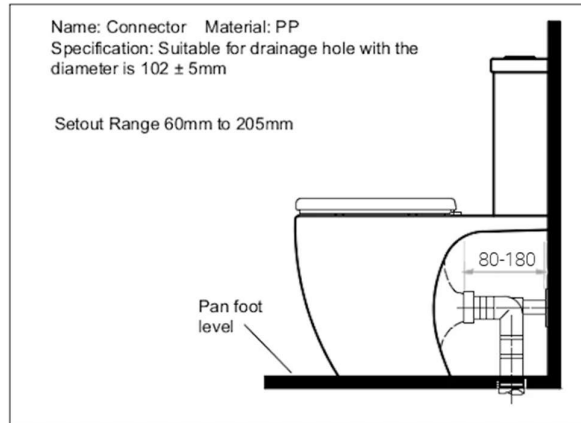

Warranty:

7 Years for replacement product

1 Year for parts and labour

Please refer to Warranty Guide for full Terms & Conditions.