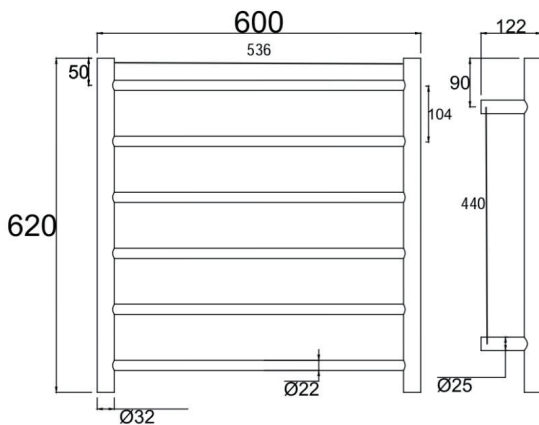

Heated Towel Rail

SKU: CH06.R.HTR

www.aquaperla.com.au

SPECIFICATION

Finish:	Chrome
Material:	Stainless Steel
Dimension:	620x600x122mm
Power Rating:	220-240V, 70W
Certification:	SAA
Water Proof:	IP55

CLEANING RECOMMENDATIONS

This product should not be cleaned with abrasive materials. Damage caused by any improper treatment is not covered by the product warranty - refer to Warranty Conditions on our website: www.aquaperla.com.au

Disclaimer: Products in this specification manual must by regulation, be installed by licensed and registered trade people. The manufacturer/ distributor reserves the right to vary specifications or delete models from their range without prior notification. Dimensions are nominal measurements only. Dimensions and set-outs listed are correct at time of publication however the manufacturer/ distributor takes no responsibility for printing errors.