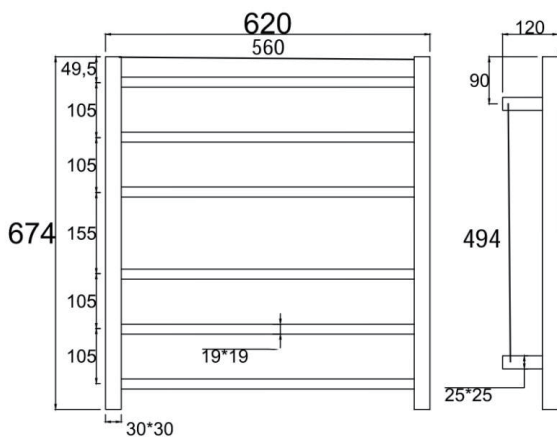

Heated Towel Rail

SKU: CH06.S.HTR

www.aquaperla.com.au

SPECIFICATION

Finish:	Chrome
Material:	Stainless Steel
Dimension:	674x620x120mm
Power Rating:	220-240V, 70W
Certification:	SAA
Water Proof:	IP55

CLEANING RECOMMENDATIONS

Disclaimer: Products in this specification manual must by regulation, be installed by licensed and registered trade people. The manufacturer/ distributor reserves the right to vary specifications or delete models from their range without prior notification. Dimensions are nominal measurements only. Dimensions and set-outs listed are correct at time of publication however the manufacturer/ distributor takes no responsibility for printing errors.