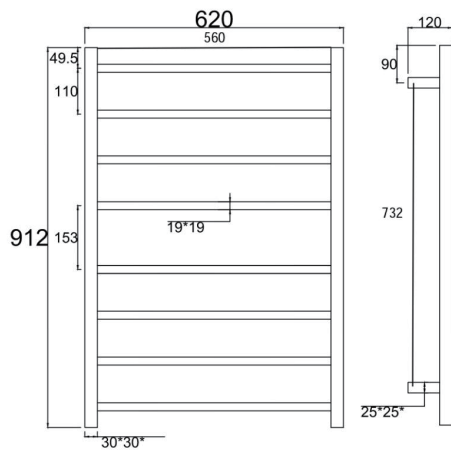

Heated Towel Rail

SKU: CH08.S.HTR

www.aquaperla.com.au

SPECIFICATION

Finish:	Chrome
Material:	Stainless Steel
Dimension:	912*620*120mm
Power Rating:	220-240V, 95W
Certification:	SAA
Water Proof:	IP55

CLEANING RECOMMENDATIONS

This product should not be cleaned with abrasive materials. Damage caused by any improper treatment is not covered by the product warranty - refer to Warranty Conditions on our website: www.aquaperla.com.au

Disclaimer: Products in this specification manual must by regulation, be installed by licensed and registered trade people. The manufacturer/ distributor reserves the right to vary specifications or delete models from their range without prior notification. Dimensions are nominal measurements only. Dimensions and set-outs listed are correct at time of publication however the manufacturer/ distributor takes no responsibility for printing errors.