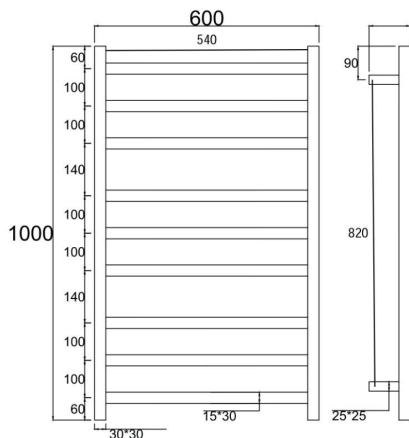

Heated Towel Rail

SKU: CH09.S.HTR

www.aquaperla.com.au

SPECIFICATION

Finish:	Chrome
Material:	Stainless Steel
Dimension:	1000x600X120mm
Power Rating:	220-240V, 110W
Certification:	SAA
Water Proof:	IP55

CLEANING RECOMMENDATIONS

Disclaimer: Products in this specification manual must by regulation, be installed by licensed and registered trade people. The manufacturer/ distributor reserves the right to vary specifications or delete models from their range without prior notification. Dimensions are nominal measurements only. Dimensions and set-outs listed are correct at time of publication however the manufacturer/ distributor takes no responsibility for printing errors.