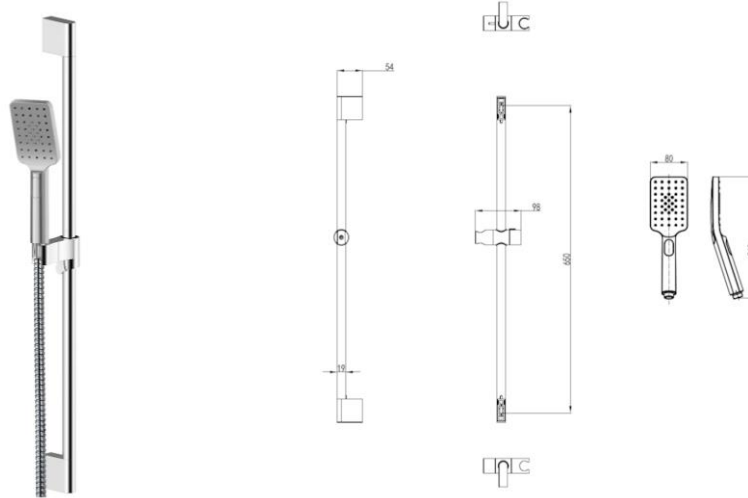

# Square Hand Shower Rail - Chrome

D10270B-EP3395A-H2A155

The shower set series features a selection of shower heads and hand showers that complement the overall design of the shower. Australian designed and engineered.

Available Finishes: Chrome (D10270B-EP3395A-H2A155) (Incl.8M Outlet)

Black (D10270BPA-EP3395A-H2A155+61A)

Material Solid Brass Construction

WELS Rating 4 Star – 6.5 litres/min

Temperature Maximum 80°C

Pressure Maximum 500 kpa

**Warranty:** 7 Year Product or Parts

3 Year Finish (Chrome finish covered under standard Product or Parts Warranty)

*Please refer to Warranty Guide for full terms & conditions*

While we aim to ensure the specifications shown are correct at time of printing, Summer reserves the right to make modifications without prior notice. Always use the physical product measurements for mark-ups and roughing-in as the line drawing shown may differ from the actual product over time. All measurements are shown in millimetres. Colours may vary from image shown.