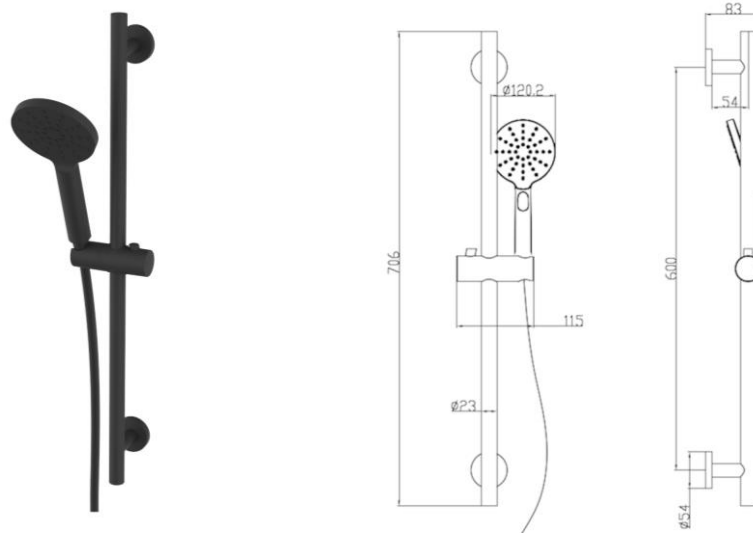

# Round Hand Shower Rail - Black

D27100PA-3384A-H2A155+61B

The shower set series features a selection of shower heads and hand showers that complement the overall design of the shower. Australian designed and engineered.

Available Finishes: Chrome (D27100-3384A-H2A155+8N)  
Black (D27100PA-3384A-H2A155+61B)

Material Solid Brass Construction

WELS Rating 4 Star – 6.5 litres/min

Temperature Maximum 80°C

Pressure Maximum 500 kpa