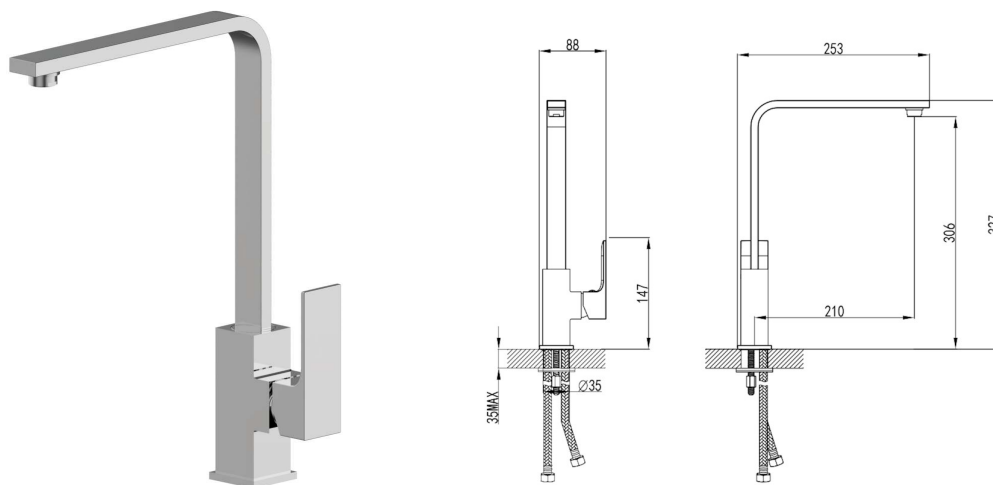

SUMMER

DOLPHIN Kitchen Mixer

DOLPHIN-WPS568080C

Our Dolphin tapware series is subtly masculine with its distinctly squared body and handles. This solid brass range is ideal for any contemporary kitchen. The Dolphin Kitchen Mixer is a water efficient choice with its 5 Star WELS rating.

Finish: Chrome

Material: Solid Brass Construction

WELS Rating: 5 Star – 6.0 litres/min

Temperature: Maximum 75°C

Pressure: Maximum 500 kpa

Warranty: 15 Year Cartridge
7 Year Product or Parts
3 Year Finish (Chrome finish covered under standard Product or Parts Warranty)
Please refer to Warranty Guide for full terms & conditions

While we aim to ensure the specifications shown are correct at time of printing, Summer reserves the right to make modifications without prior notice. Always use the physical product measurements for mark-ups and roughing-in as the line drawing shown may differ from the actual product over time. All measurements are shown in millimetres. Colours may vary from image shown.